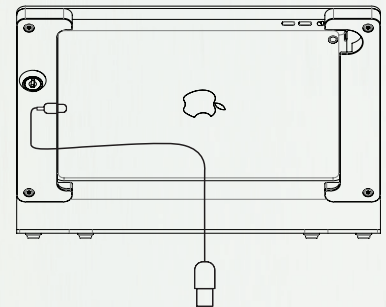

Companion is a subtle tablet stand. It is made from high-grade precisely machined aluminium, with powder coated surface finishing.

Product characteristics

comfortable display angle

tablet secured with a cylinder lock

lightning plug hidden in the casing

Compatible devices and specifications

compatible devices	iPad Air 1/2 iPad Pro 9.7" (5 th gen.) iPad Pro 9.7" (6 th gen.)	iPad Pro 10.5	Samsung Galaxy Tab A 10.1	iPad Pro 12.9
screen size	9.7"	10.5"	10.1"	12.9"
material	precisely machined aluminium, powder coated			
high/width/length	158/294,5/189	168/309/190	138/285/172	179/361/232,6
weight	0,9 kg	1,0 kg	0,82 kg	1,46 kg