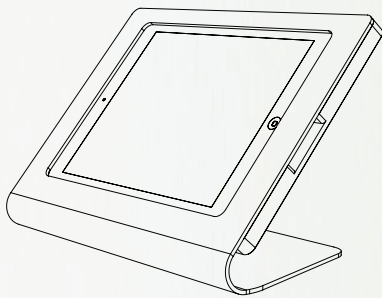

Companion is a subtle tablet stand. It is made from high-grade precisely machined aluminium, with powder coated surface finishing.

Product characteristics

comfortable display angle

tablet secured with a cylinder lock

lightning plug hidden in the casing

Compatible devices and specifications

compatible devices	iPad Air 1/2 iPad Pro 9.7" (5 th gen.) iPad Pro 9.7" (6 th gen.)	iPad Pro 10.5	Samsung Galaxy Tab A 10.1	iPad Pro 12.9
screen size	9.7"	10.5"	10.1"	12.9"
material	precisely machined aluminium, powder coated			
high/width/length	158/294,5/189	168/309/190	138/285/172	179/361/232,6
weight	0,9 kg	1,0 kg	0,82 kg	1,46 kg