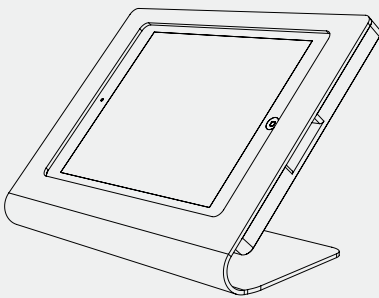

Companion is a subtle tablet stand. It is made from high-grade precisely machined aluminium, with powder coated surface finishing.

Product characteristics

comfortable display angle

tablet secured with a cylinder lock

lightning plug hidden in the casing

Compatible devices and specifications

compatible devices	iPad Air 1/2 iPad 9.7 (5 th gen.) iPad 9.7 (6 th gen.) iPad Pro (1 st gen.)	Samsung Galaxy Tab A T580	Samsung Galaxy Tab A T510	Samsung Galaxy Tab A T595
screen size	9.7"	10.1"	10.1"	10.5"
material	precisely machined aluminium, powder coated			
high/width/length	158/294,5/189	138/285/173	138/276,5/170	138/291/178
weight	0,9 kg	0,74 kg	0,71 kg	0,76 kg