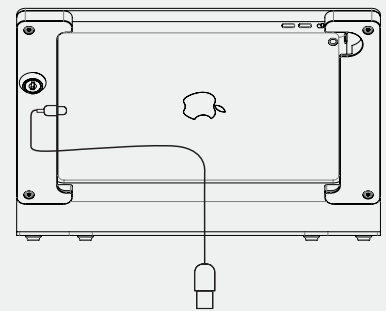

Companion is a subtle tablet stand. It is made from high-grade precisely machined aluminium, with powder coated surface finishing.

Product characteristics

comfortable display angle

tablet secured with a cylinder lock

lightning plug hidden in the casing

Compatible devices and specifications

compatible devices	iPad Air 1/2 iPad 9.7 (5 th gen.) iPad 9.7 (6 th gen.) iPad Pro (1 st gen.)	Samsung Galaxy Tab A T580	Samsung Galaxy Tab A T510	Samsung Galaxy Tab A T595
screen size	9.7"	10.1"	10.1"	10.5"
material	precisely machined aluminium, powder coated			
high/width/length	158/294,5/189	138/285/173	138/276,5/170	138/291/178
weight	0,9 kg	0,74 kg	0,71 kg	0,76 kg